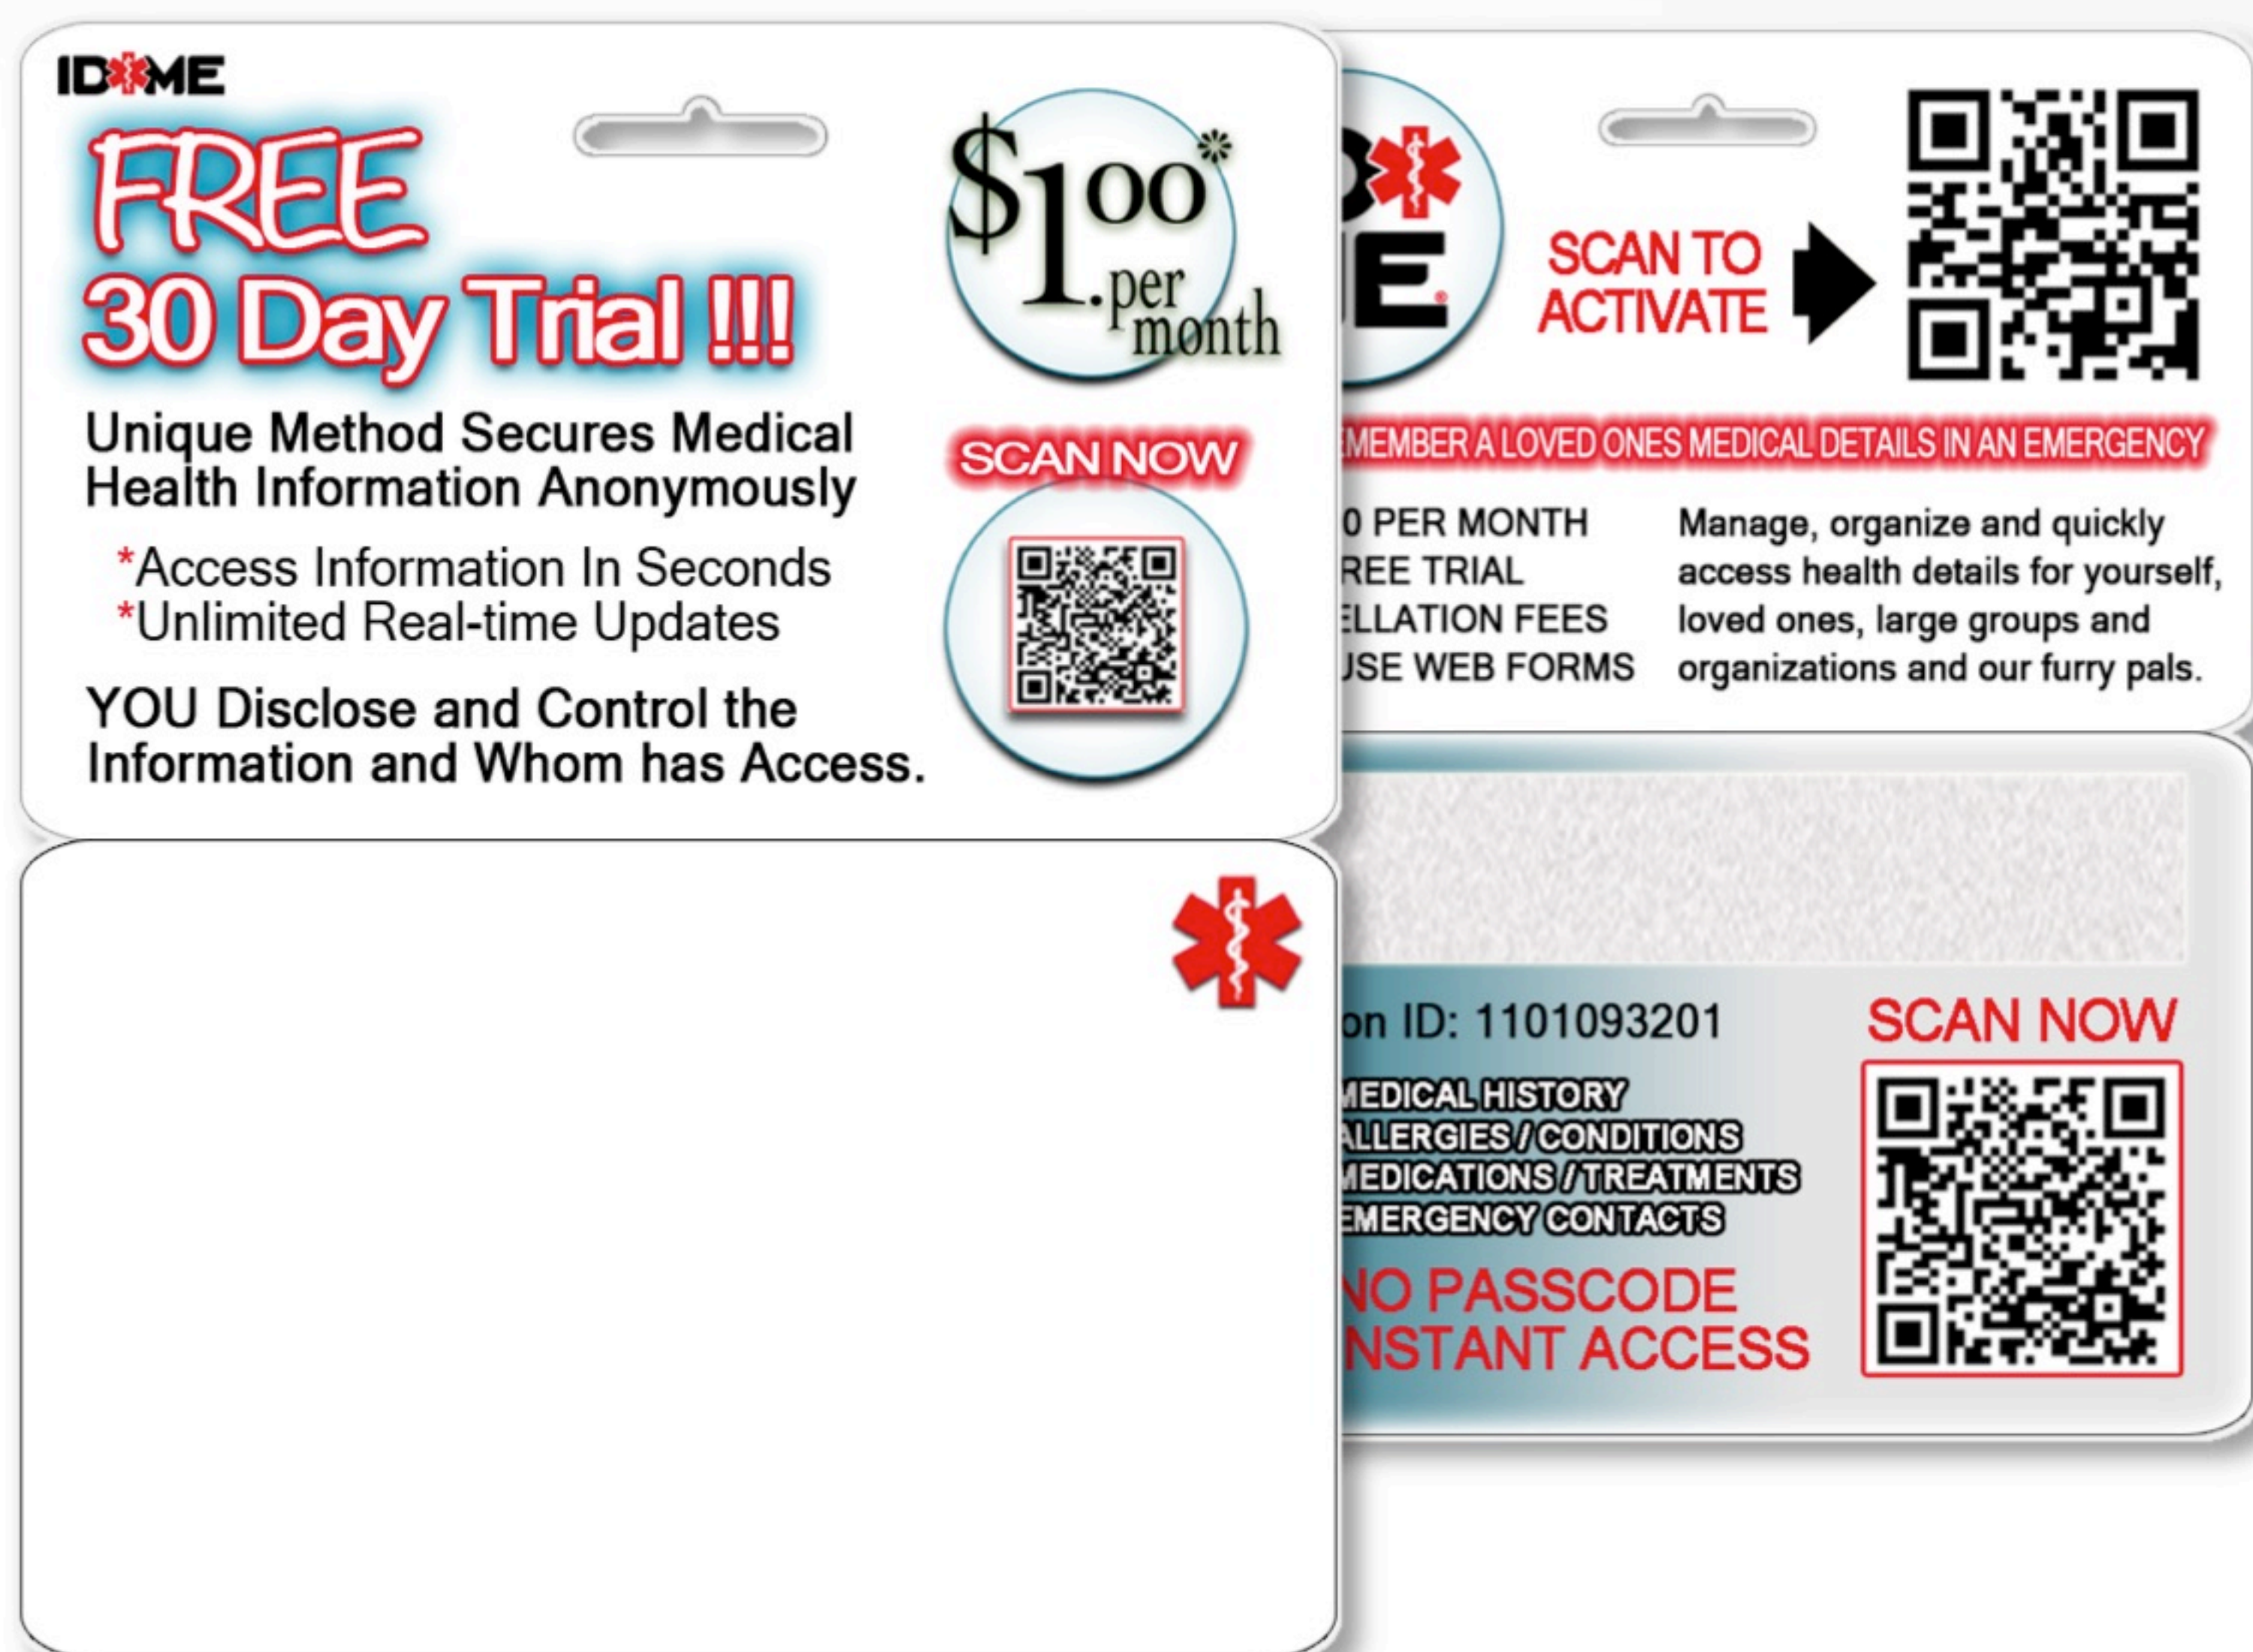

BRANDING OPPORTUNITIES

The government approved ISO CR80 PVC card with patented features is sent to members via post and is affixed to a card mailer in the same fashion you receive your credit / debit cards. The mailer can be customized as well as the USB Flash Drive Membership Card.

USB FLASH DRIVE MEMBERSHIP CARD

OVER-THE-COUNTER "OTC" MEMBERSHIP CARD

This plastic butterfly cut OTC hanger display comes standard with a stock membership card upon receipt. The "SCAN TO ACTIVATE" code gives a member instant access to register and activate their membership right from their handheld device(s). Desktop & Laptop accessibility is also available online.